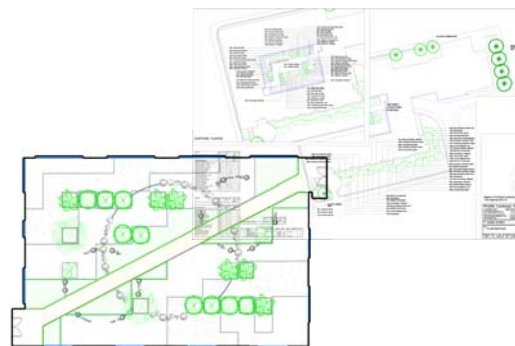

Woodfield Avenue
 Client: Keepmoat Homes
 Landscape Masterplan and Planting Plan

Gatefield Court
 Client: Private
 TPO Application to remove trees

Watnall Road, Hucknall
 Client: Private
 Tree Survey

Woodfield Road Nursing Home
 Client: Building Construction partnership
 Landscape Masterplan & Sensory Garden