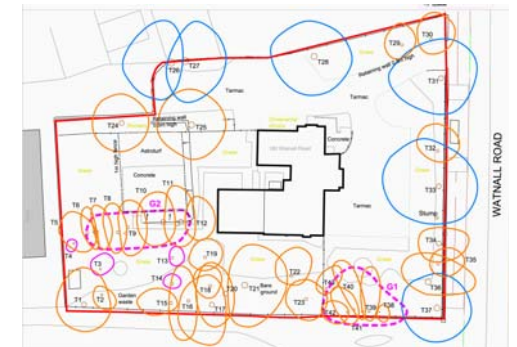

Woodfield Avenue
 Client: Keepmoat Homes
 Landscape Masterplan and Planting Plan

Gatefield Court
 Client: Private
 TPO Application to remove trees

Watnall Road, Hucknall
 Client: Private
 Tree Survey

Woodfield Road Nursing Home
 Client: Building Construction partnership
 Landscape Masterplan & Sensory Garden